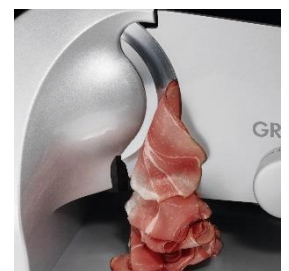

GRAEF.

Eine der großen Marken
dieses Jahrhunderts

ein Garant für höchste Qualität, Produktinnovationen und modernes Design

Graef SKS 900 Food Slicer – SWISS EDITION

**SLICED
KITCHEN.**

Function / features

All-metal machine, simple operation

Powerful motor

Precise cut guidance ensures high stability and secure guidance of the carriage

Ideal for cutting razor-thin slices of meat

Features

Removable stainless steel blade cover, folding

aluminum carriage made of hard anodized aluminum

Carriage with wide contact surface

Cutting thickness adjustable 0 - 15 mm

On/off switch on carriage profile

Cable storage compartment

Construction

All metal design, self-supporting

Aluminum base plate with slide-on feature

Scope of Delivery

Scrap container

Stainless steel tray

Blade

Smooth, hollow-ground full steel blade **Ø 190 mm**

Motor

Whisper-quiet, powerful 185 watt **capacitor motor**, maintenance-free

Technical Data

Item	SKS 900 Universal Cutter
Item no.	733.ASS90000.00
Power	230 V ~ 185 W 50 Hz
Dimensions	(L x W x H) 505 mm x 410 mm x 375 mm
Cutting height	145 mm
Cutting length	230 mm
Weight	Net 7.7 kg / gross 10.7 kg
Packaging unit	1 / 16
EAN	4001627023065